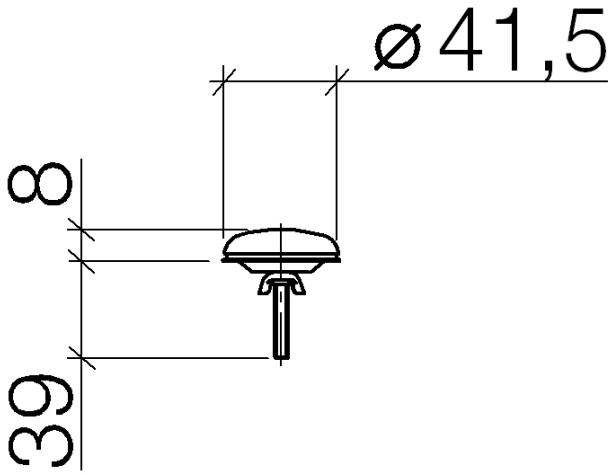

12 715 970

Fits: IMO, LULU, MADISON, MEM, TARA,
CL.1, LISSÉ, VAIA, META, CYO

	Matte Black	12 715 970-33
	Chrome	12 715 970-00
	brushed chrome	12 715 970-04
	Brushed Platinum	12 715 970-06
	Platinum	12 715 970-08
	Durabress (23kt Gold)	12 715 970-09
	Dark Chrome	12 715 970-19
	Light Gold	12 715 970-26
	Brushed Light Gold	12 715 970-27
	Brushed Durabress (23kt Gold)	12 715 970-28
	Brushed Bronze	12 715 970-42
	Brushed Champagne (22kt Gold)	12 715 970-46
	Champagne (22kt Gold)	12 715 970-47
	Brushed Chrome	12 715 970-93
	Brushed Dark Platinum	12 715 970-99

Cover for tap hole - Matte Black

IMO

12 715 970

12 715 970

12 715 970

Parts for other
finishes can be found
here: [Chrome](#)